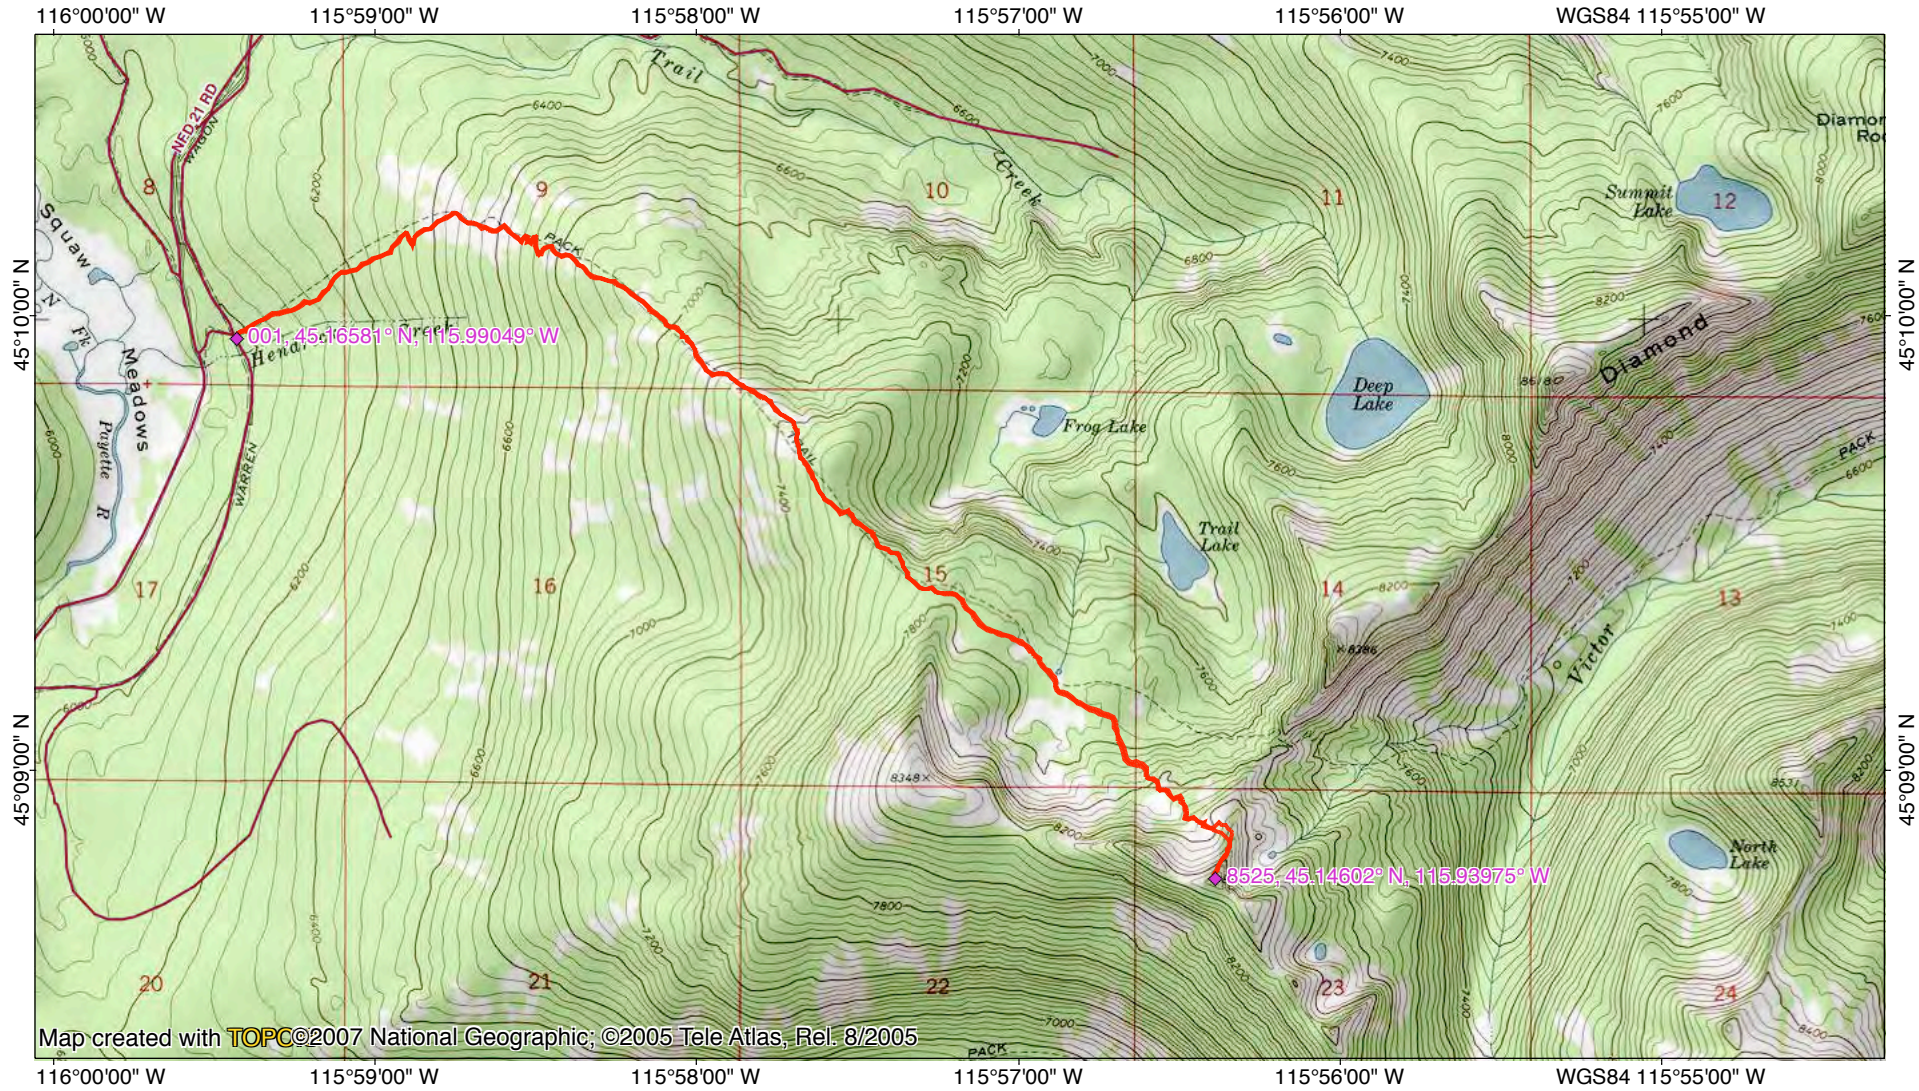

TOPO! map printed on 12/04/21 from ".tpo"

TN / MN
13°
12/04/21