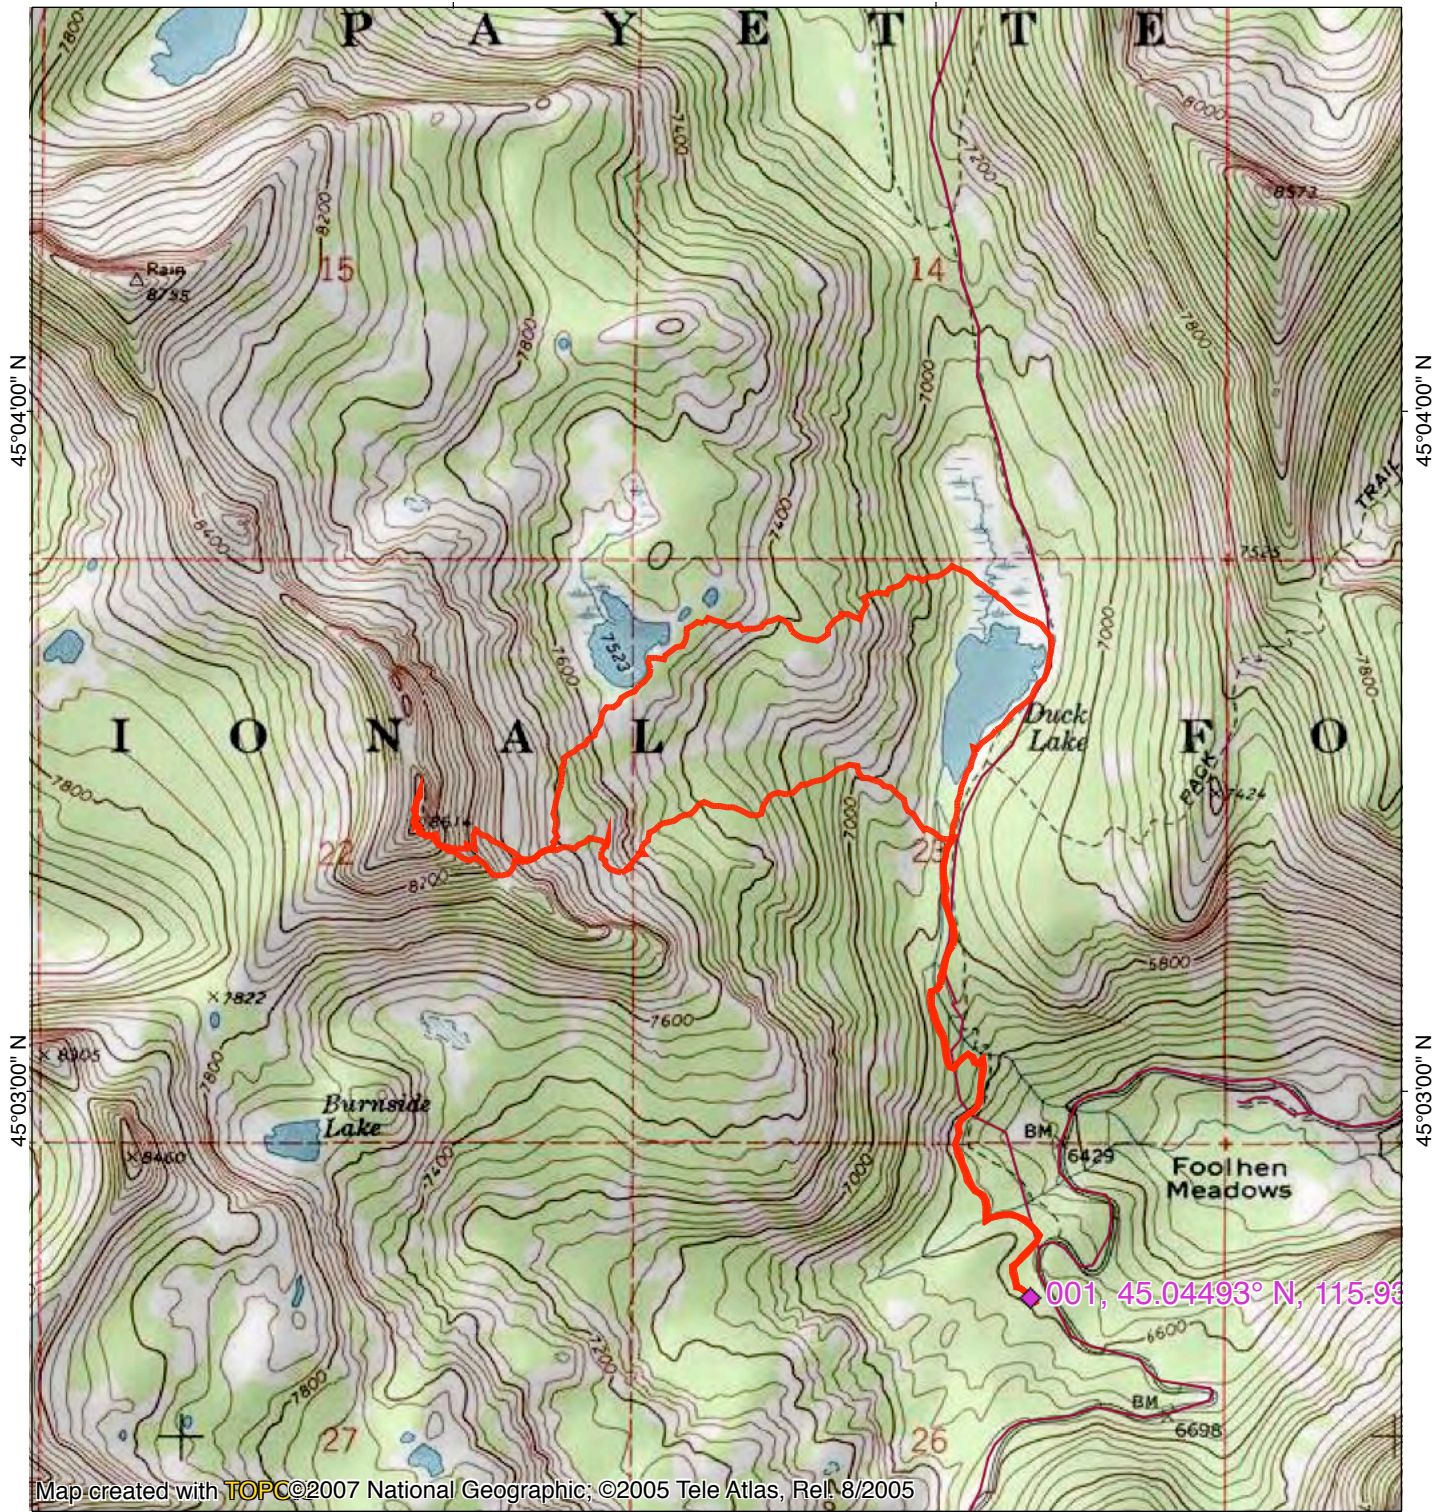

TOPO! map printed on 09/13/21 from ".tpo"

115°57'00" W

WGS84 115°56'00" W

115°57'00" W

WGS84 115°56'00" W

TN / MN  
13°  
09/13/21