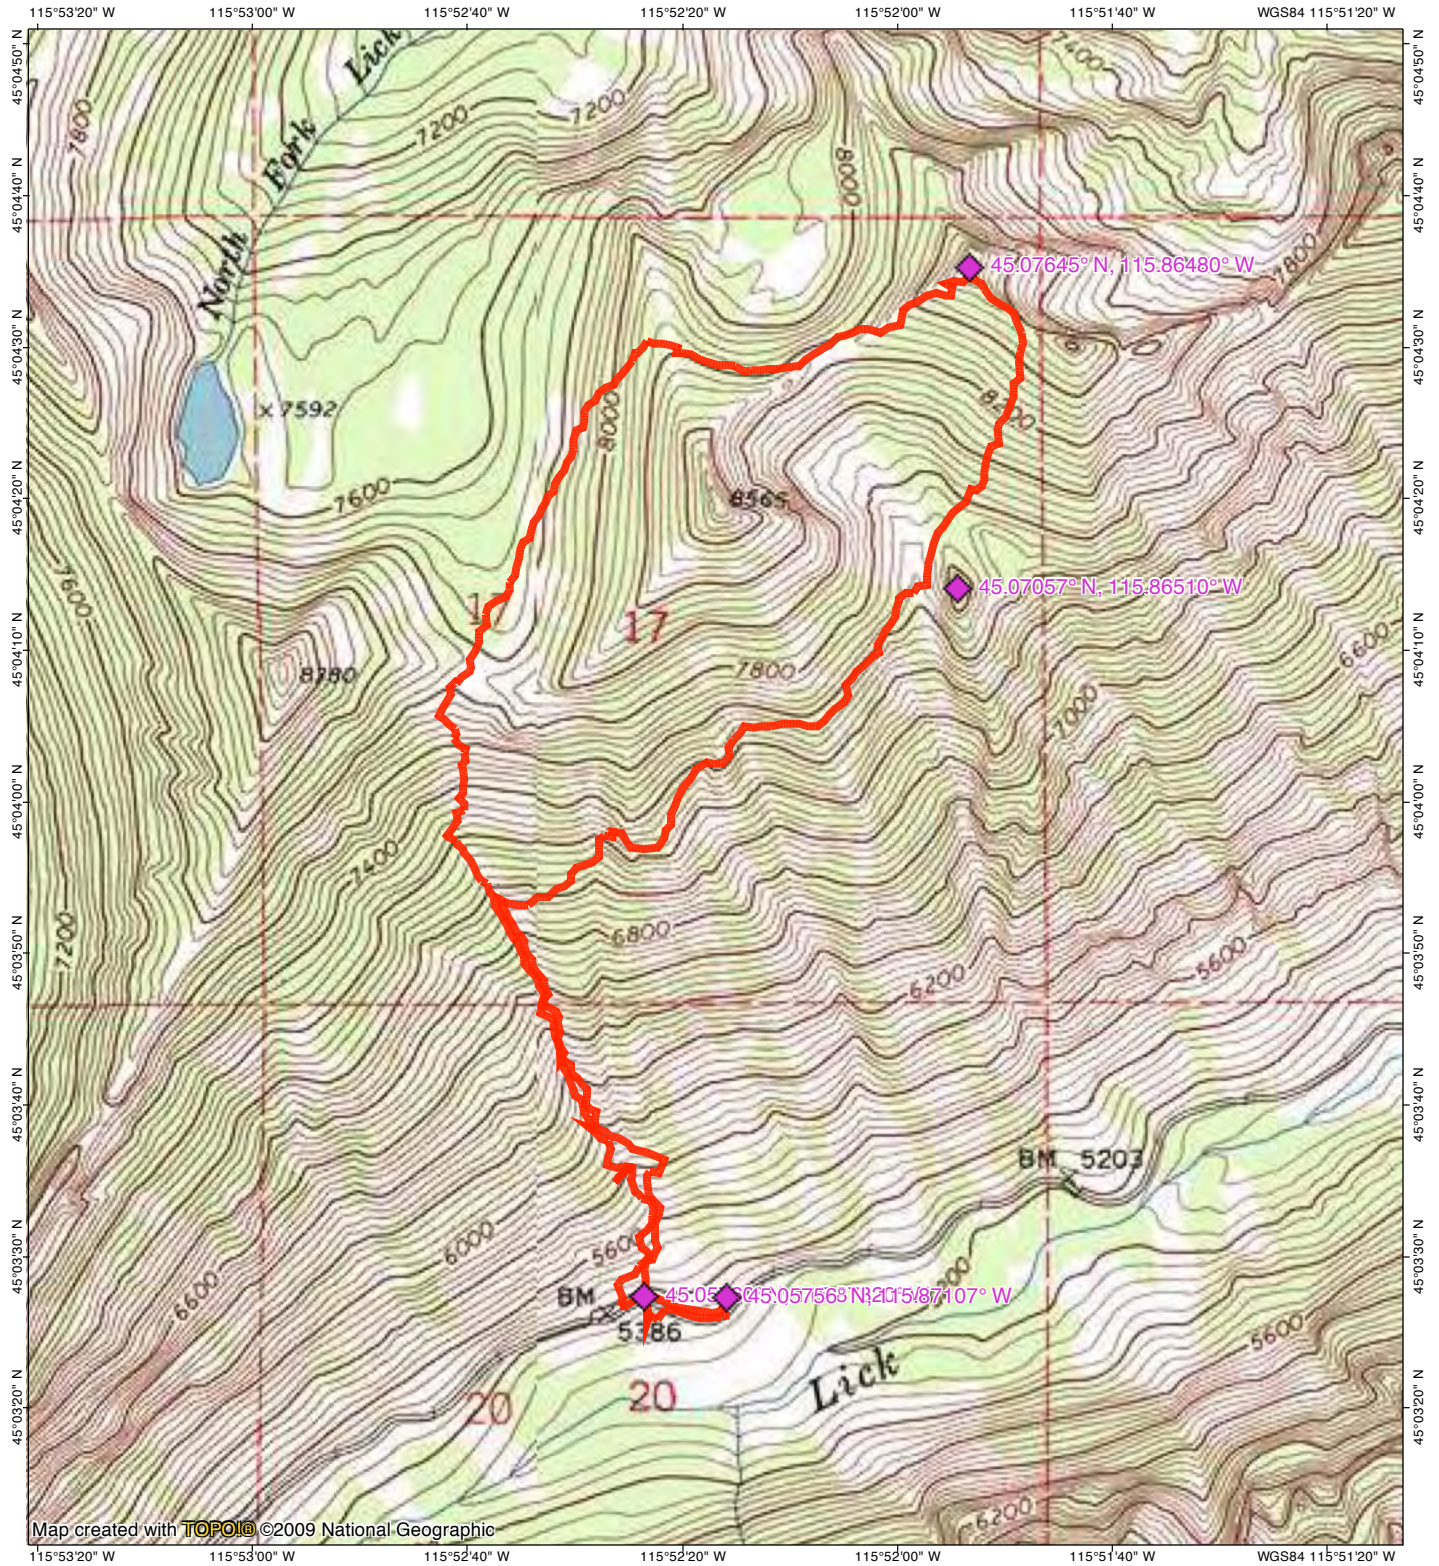

TOPO! map printed on 09/16/18 from "Untitled.tpo"

TN * MN
13.5°
09/16/18