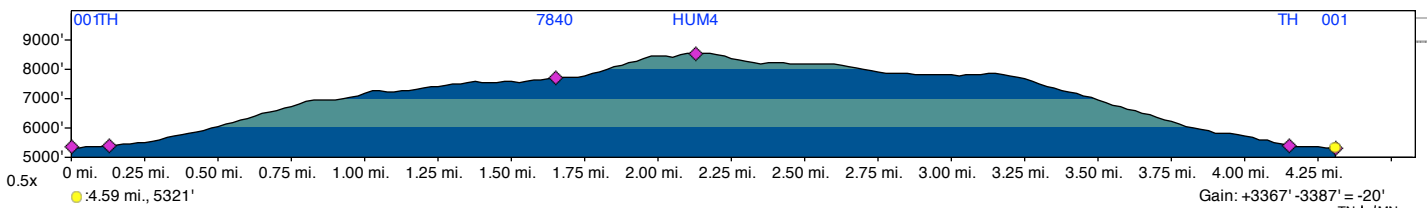

TOPO! map printed on 09/16/18 from "Untitled.tpo"

TN * MN
13.5°
09/16/18