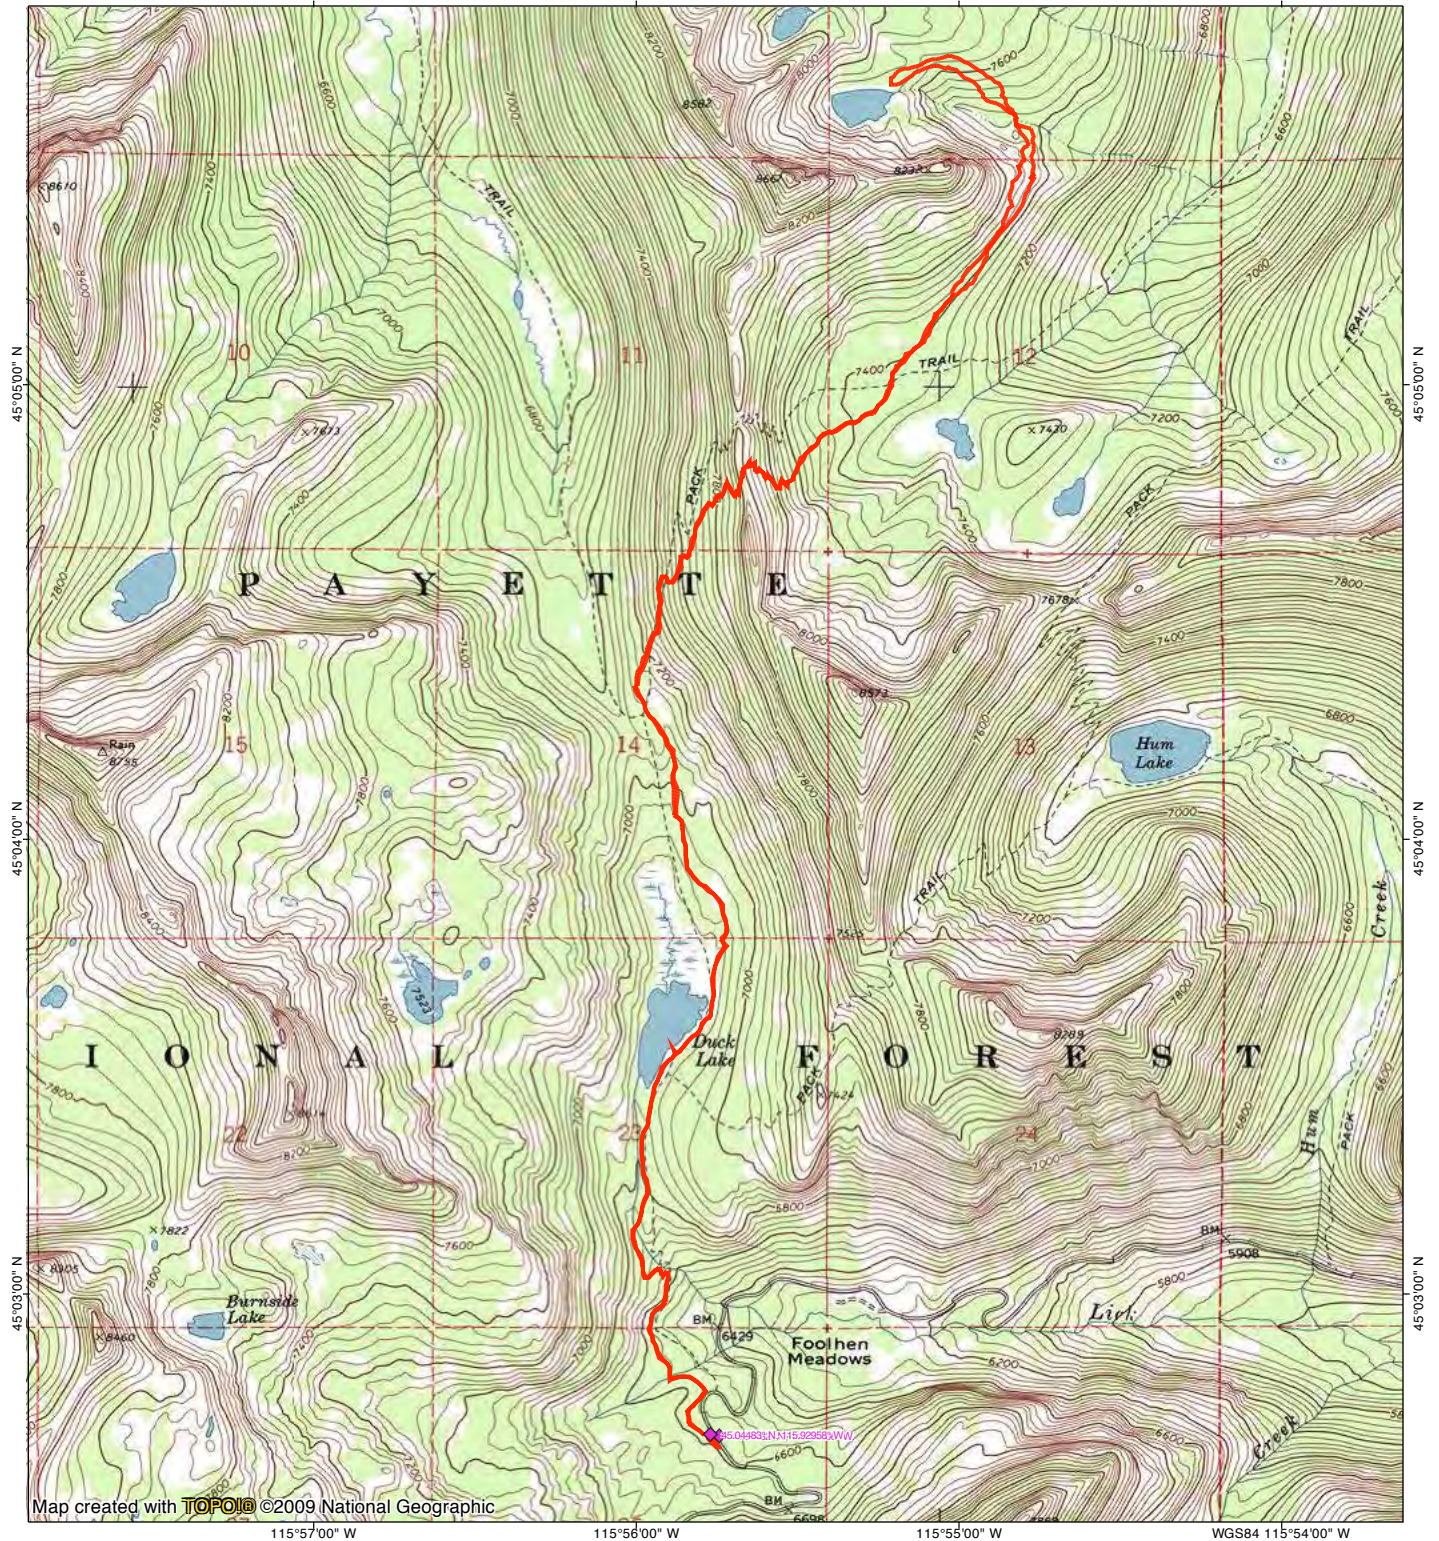

115°57'00" W

115°56'00" W

115°55'00" W

WGS84 115°54'00" W

Map created with TOPO! ©2009 National Geographic

115°57'00" W

115°56'00" W

115°55'00" W

WGS84 115°54'00" W

2.4x
●:10.05 mi., 6585'

Gain: +2608' -2608' = +0'
TN * MN
13.5°

06/26/16